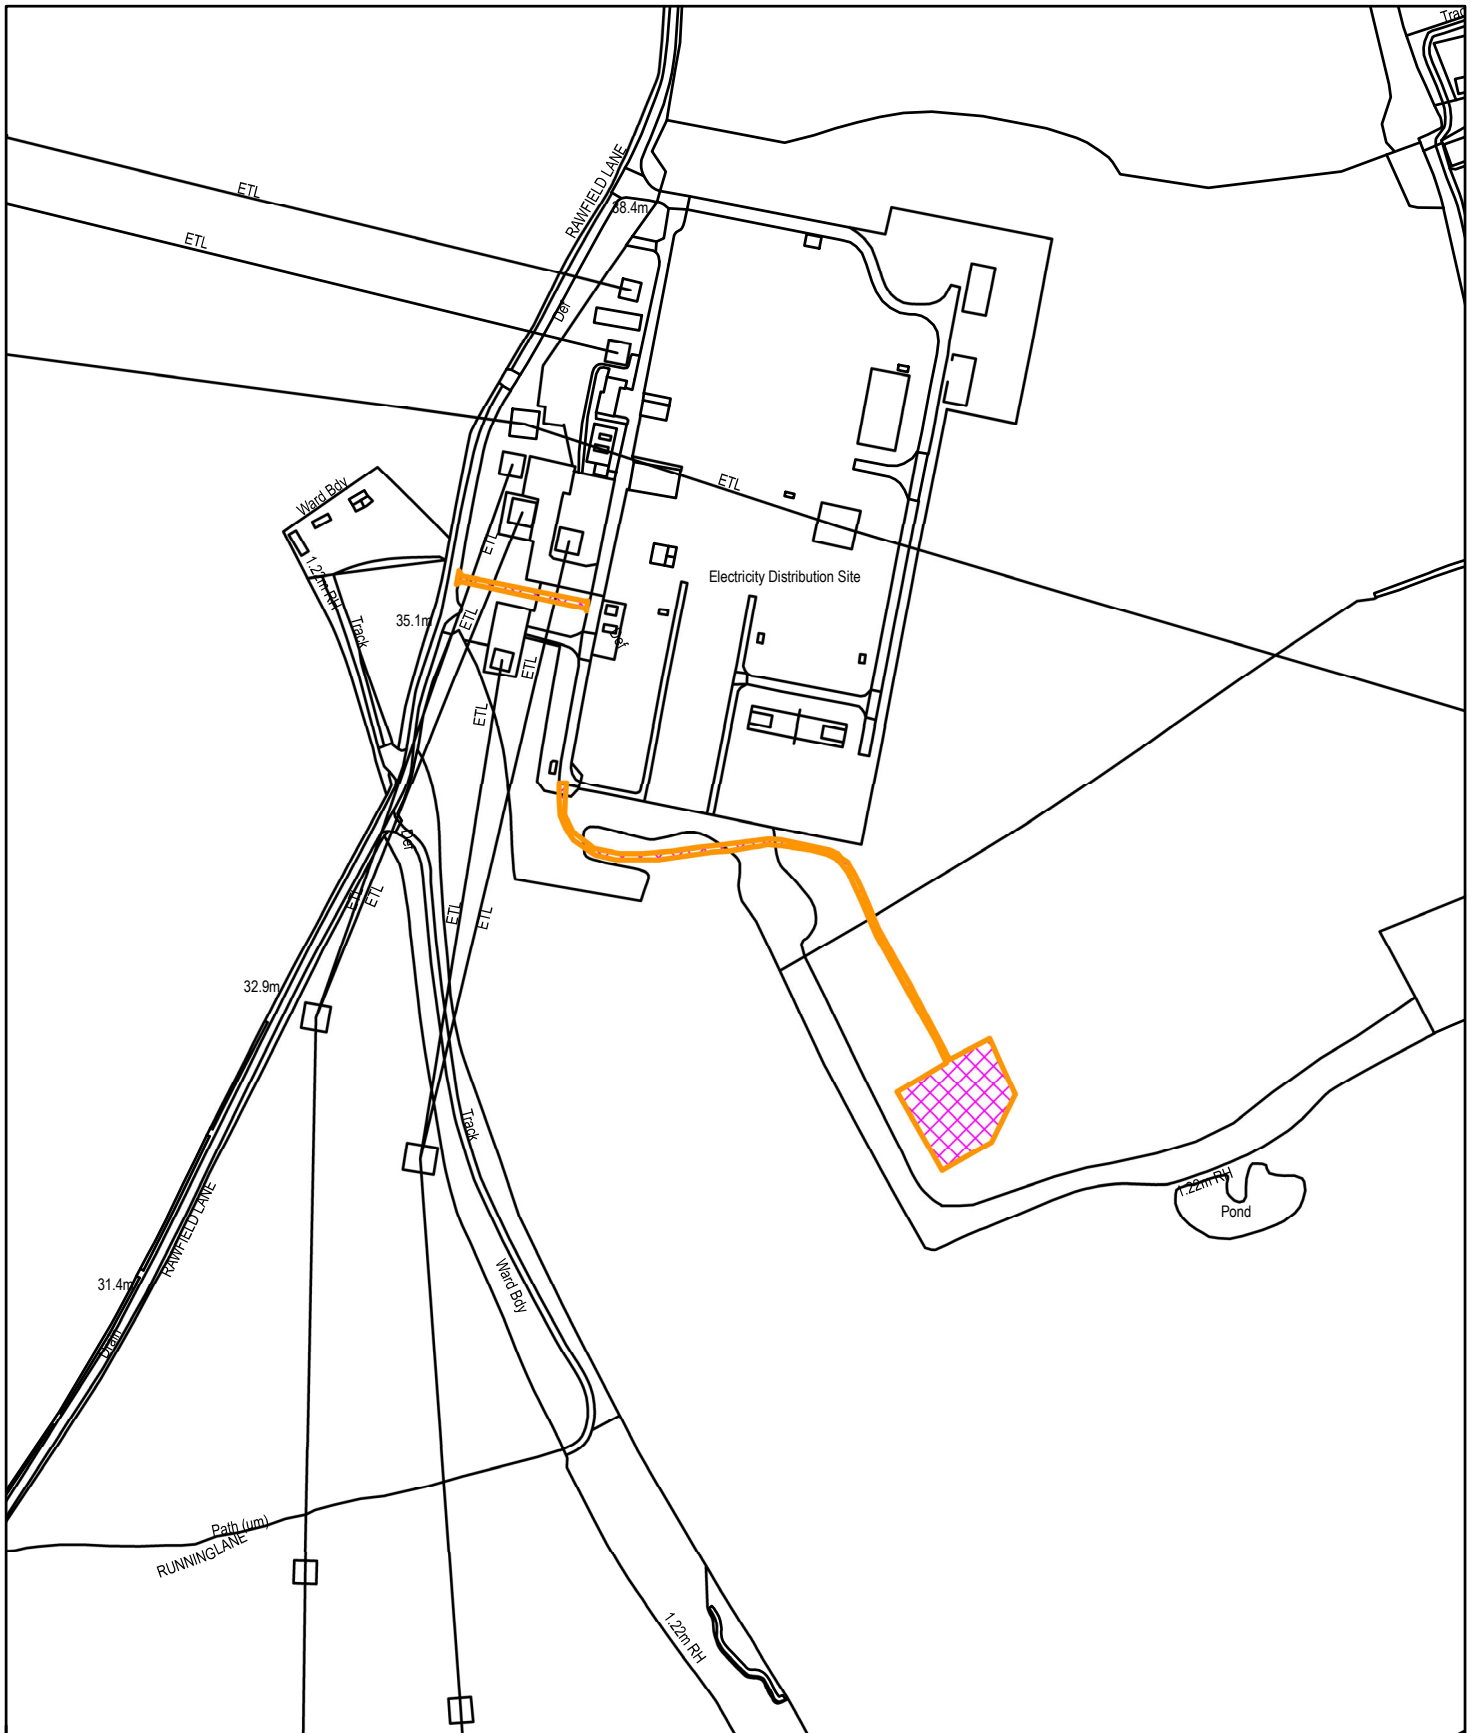

Land south of Electricity Substation, Rawfield Lane, Fairburn
2021/0633/FULM

Reproduced from the Ordnance Survey mapping with the permission of Her Majesty's Stationary Office. Unauthorised reproduction infringes Crown Copyright and may lead to prosecution or civil proceedings © Crown Copyright
Selby District Council Licence No. 100018656
This copy has been produced specifically for Planning and Building Control purposes only.
No further copies may be made.

N
1:4,000